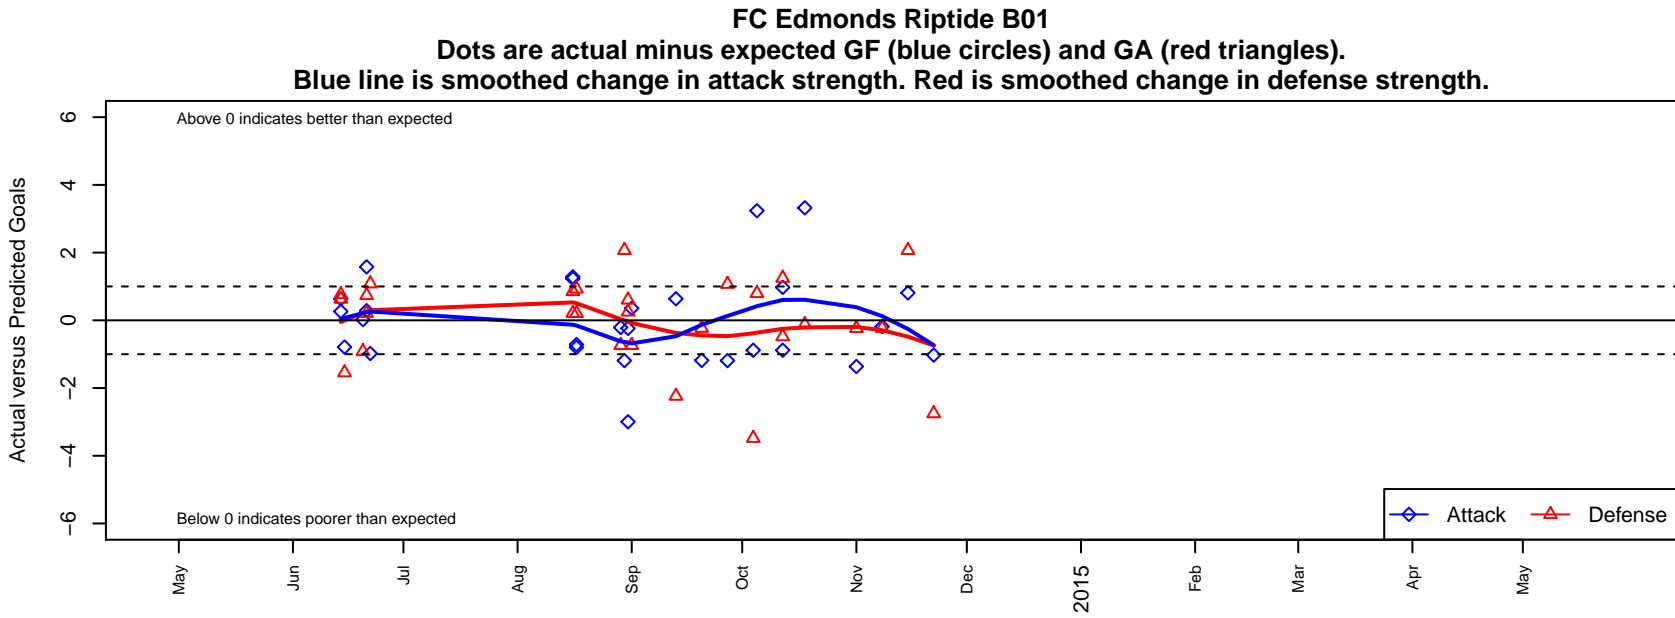

**attack and defense variance (black dot)
relative to other teams
and top 10 in region**

**attack and defense rating
relative to others at age
and all opponents in last 13 months**

FC Edmonds Riptide B01

FC Edmonds
Edmonds, WA
B01 total strength=882
attack=1.78 defense=0.99
fall league = PSPL Classic 1 U13

alt names used:
FC Edmonds Riptide
FC Edmonds Riptide
FC EDMONDS RIPTIDE
FC Edmonds Riptide
FC Edmonds Riptide

Venues played:
2014 Starfire Spring Classic BU13
2014 Skagit Firecracker U13
2014 Skagit Super Cup U13 Silver
2014 Starfire Labor Day Cup U13
2014 PSPL Classic 1 U13