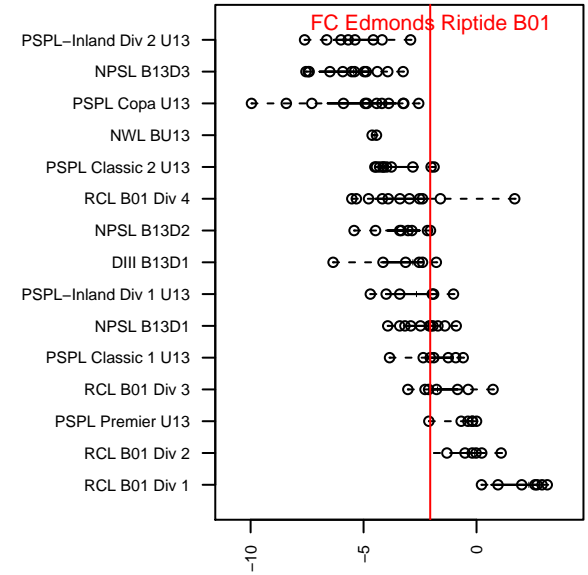

**attack and defense rating
relative to others at age
and all opponents in last 13 months**